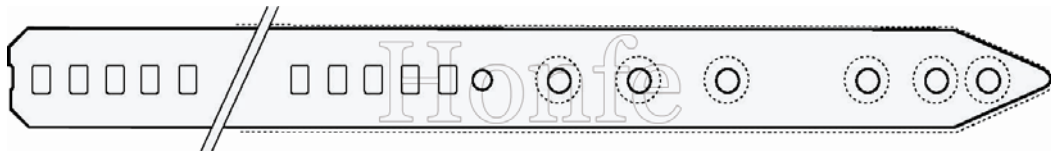

Model	Description	Honfe No.	Original NO.	
OPTIMAX	Width=190 Length=2477mm	RPTA-0239/HRTP-01130	BA234015	LEFT
	Width=230 Length=2653mm	RPTA-0240/HRTP-01131	BA234014	
	Width=250 Length=2751mm	RPTA-0241/HRTP-01132	BA234013	
	Width=320 Length=3097mm	RPTA-0242/HRTP-01133	BA234012	
	Width=360 Length=3303mm	RPTA-0243/HRTP-01134		

Honfe No.	RPTA-0244	Original No.	BA236226
Part Name	Optimax In Carbonio Carbon Support Right	Model	Optimax
Description	L=361mm		

Honfe No.	RPTA-0245	Original No.	BA234010
Part Name	Optimax In Carbonio Carbon Support Left	Model	Optimax
Description	L=391mm